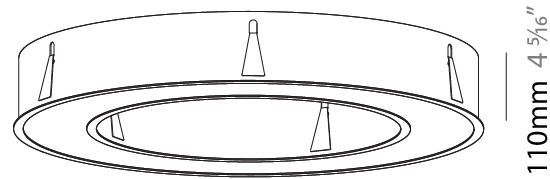

GENERAL

Series: Glorious
 Subseries: Glorious
 Brand: Prolicht
 Division: Architectural
 Mounting Type: Recessed
 Mounting Location: Ceiling
 Subcategory: Ambient

PHYSICAL

Shape: Round
 Diameter (mm): 970
 Diameter (in): 38 ³/₁₆
 Height (mm): 110
 Height (in): 4 ⁵/₁₆
 Min. Recessing Depth (mm): 120
 Min. Recessing Depth (in): 4 ³/₄
 Light Distribution: Direct
 Weight (kg): 11.164
 Weight (lbs): 24.61
 Diffuser: PMMA - Opal or Micro-Prism
 Fixture Finish: SSR / BKV / CWI / CRY / HAB / UFT / ITA / RUA / FTG / MYG / LOD / PUS / FRO / FUP / KIA / POP / BLS / SPG / MEY / GOH / GUM / CHC / COM / ABZ / JAG / OBR / MOS / ROR
 Fixture Material: Aluminum
 Cut-out Measurements: 960mm / 37 13/16" x 640mm / 25 3/16"

PROJECT	_____
TYPE	_____
SPECIFIER	_____
QUANTITY	_____
DATE	_____

110mm 4 ⁵/₁₆"

Ø 628mm 24 ³/₄"

Ø 970mm 38 ³/₁₆ "

960mm x 640mm
37 ¹³/₁₆" x 25 ³/₁₆"

120mm
4 ³/₄"

10 - 15mm
3 ¹/₈" - 9 ¹/₁₆"

A37505-