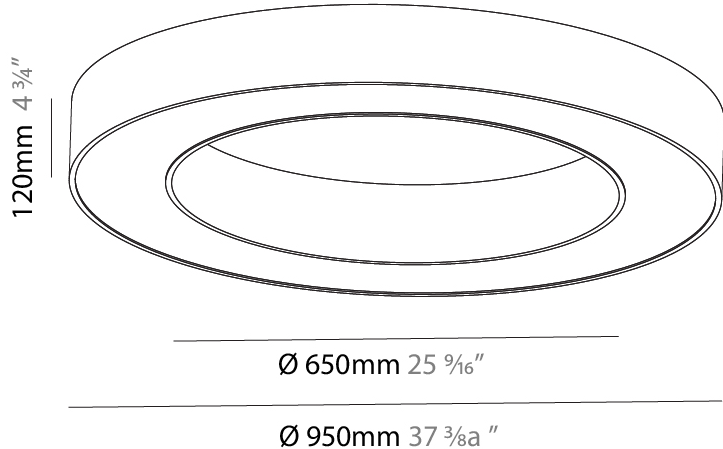

1. To build a product code in our configurator select the specify button on the base model # product page
2. To build a manual product code on this datasheet choose from the options listed below in blue font and add the suffix to the base model #

GENERAL

Series: Glorious
Subseries: Glorious
Brand: Prolight
Division: Architectural
Mounting Type: Surface
Mounting Location: Ceiling
Subcategory: Ambient

PHYSICAL

Shape: Round
Diameter (mm): 950
Diameter (in): 37 ³/₈
Height (mm): 120
Height (in): 4 ³/₄
Light Distribution: Direct
Weight (kg): 8.94
Weight (lbs): 19.67
Diffuser: PMMA - Opal or Micro-Prism
Fixture Finish: SSR / BKV / CWI / CRY / HAB / UFT / ITA / RUA / FTG / MYG / LOD / PUS / FRO / FUP / KIA / POP / BLS / SPG / MEY / GOH / GUM / CHC / COM / ABZ / JAG / OBR / MOS / ROR
Fixture Material: Aluminum

ELECTRICAL

Lamp Type: LED (Zhaga Standard)
Input Wattage (W): 45
Total Output Wattage (W): 36 / 28.8 (3500K)
Dimming: Non-Dimming / Phase Dimming (120Vac only) / 0-10V Dimming
Driver Included: Yes
Driver Location: Integrated
Driver Type: Constant Current - 120 / 277Vac
Driver Class: Class 2
Input Voltage (V): 120 - 277
Constant Current (MA): 350 / 900 (3500K)

LED

Color Temperature (°K): 3000 / 3500 / 4000
Max. Delivered Lumen (lm): 4150 / 4302 / 4390
CRI: >80 CRI
Efficiency (%): 65
Lamp Life (hrs): 50000

OPTICAL

RATINGS AND CERTIFICATIONS

Certified By: Certified for North American Standards
IP rating: IP20